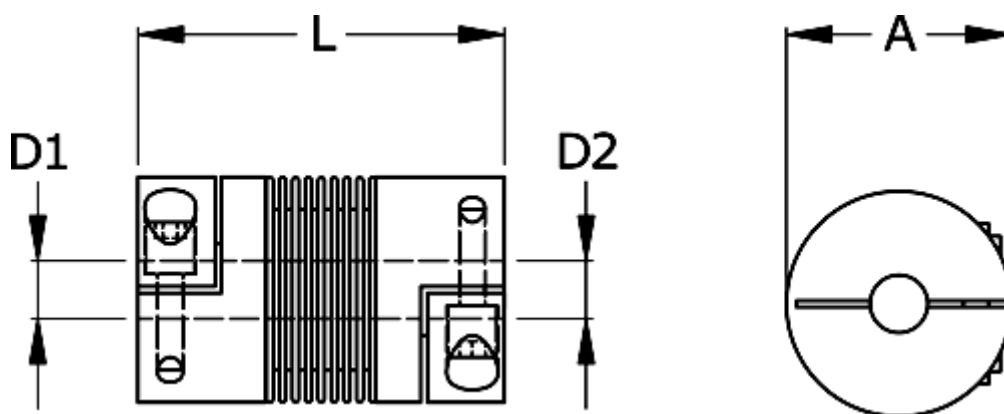

Data Sheet

Article number: 3330403001054040

Description: Bellow coupling type 4 size300
Length 105 mm, bore 40/40 mm

Measures

A	= 110
D1	= 40
D2	= 40
L	= 105
Nom. torque NM (Tkn)	= 300